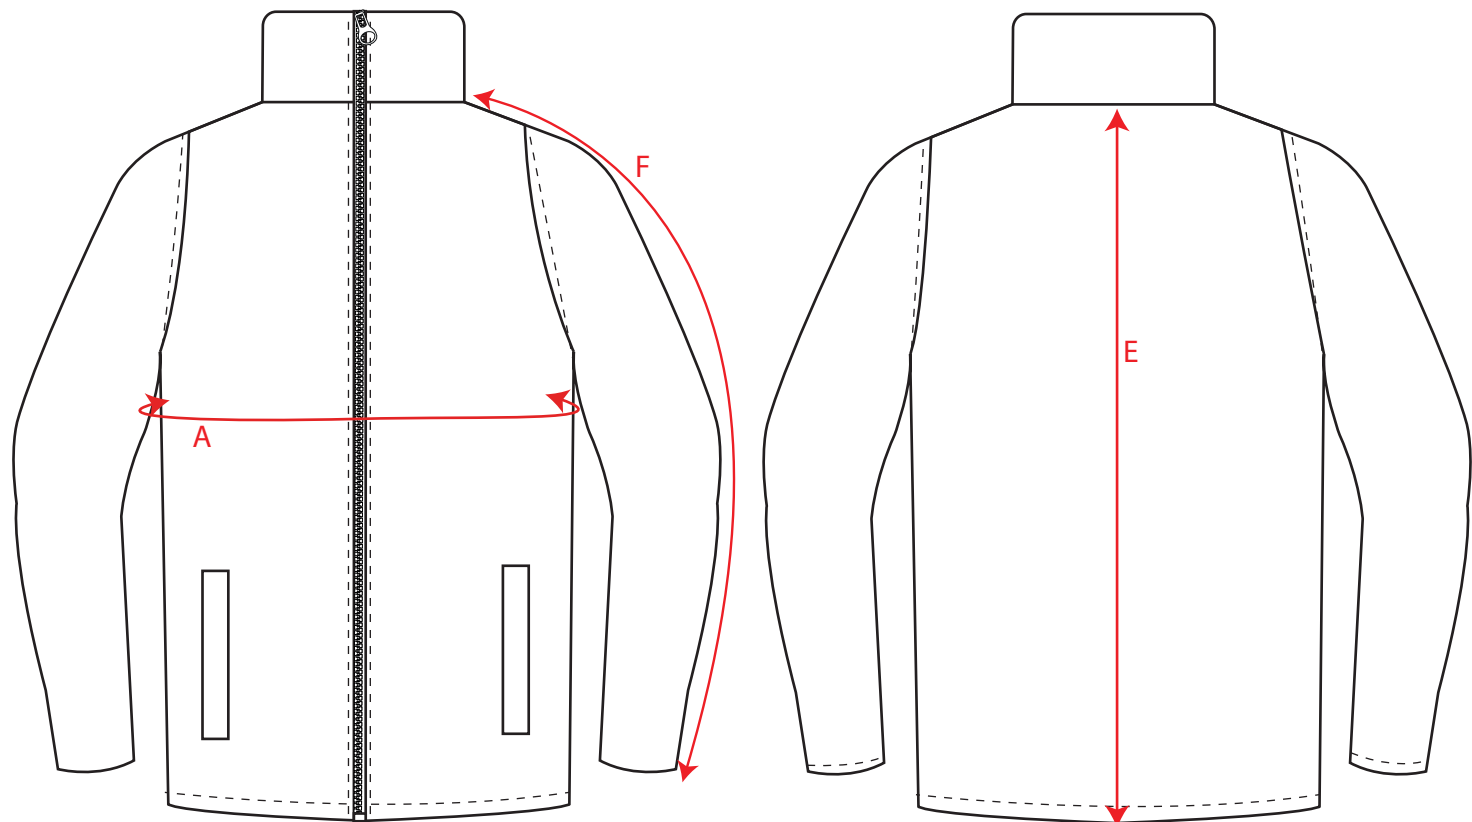

STYLE NO: TK21	DESCRIPTION: Ladies Print & Promo Softshell
----------------	---

SIZE		XS	S	M	L	XL	XXL
		8	10	12	14	16	18
	Code	72-80	84-88	92-96	100-104	108-112	116-120
Chest Circumference	A	95	100	105	110	115	120
Centre Back Length	E	64	66	68	70	72.5	74.5
Sleeve Length	F	73	74	75	76	77	78