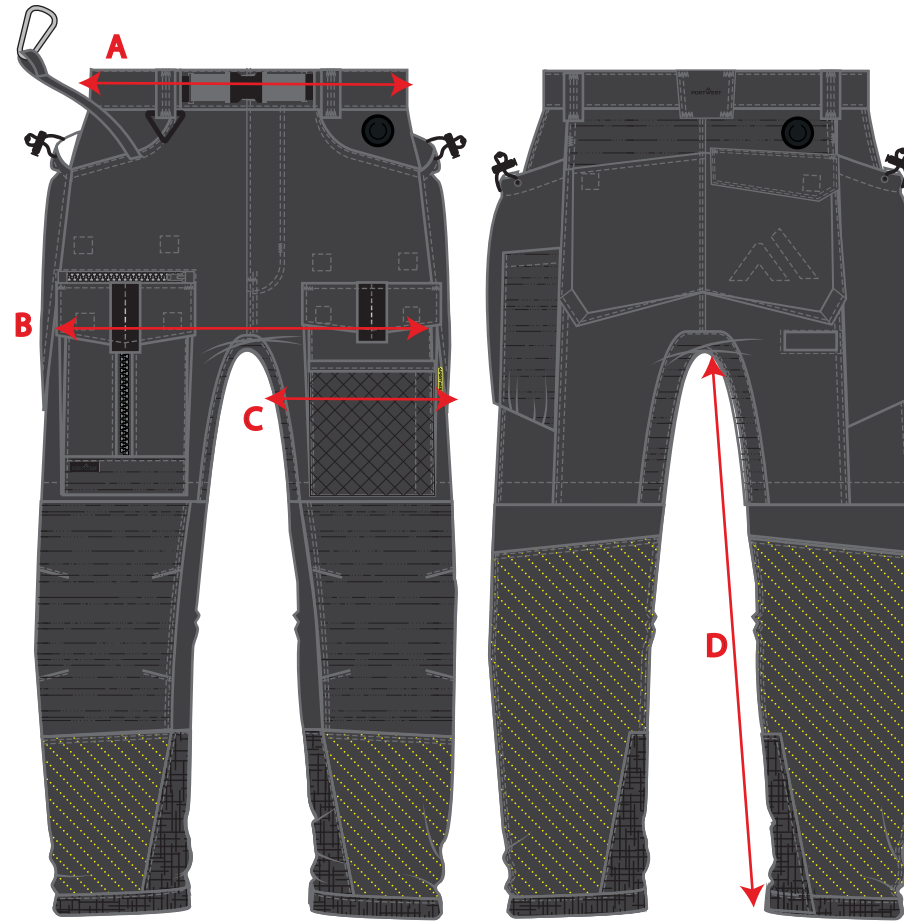

STYLE NO: **BX321** DESCRIPTION: 3 in 1 Trouser

Description		28	30	32	33	34	36	38	40	41	42	44	46	48
Waist, Relaxed	A cm	38.25	40.75	43.25	44.5	45.75	48.25	50.75	53.25	54.5	55.75	58.25	60.75	63.25
Seat	B cm	47.5	50	52.5	53.75	55	57.5	60	62.5	63.75	65	67.5	70	72.5
Thigh	C cm	27	28.5	30	30.75	31.5	33	34.5	36	36.75	37.5	39	40.5	42
Inside Leg	D cm	79.00	79.00	79.00	79.00	79.00	79.00	79.00	79.00	79.00	79.00	79.00	79.00	79.00