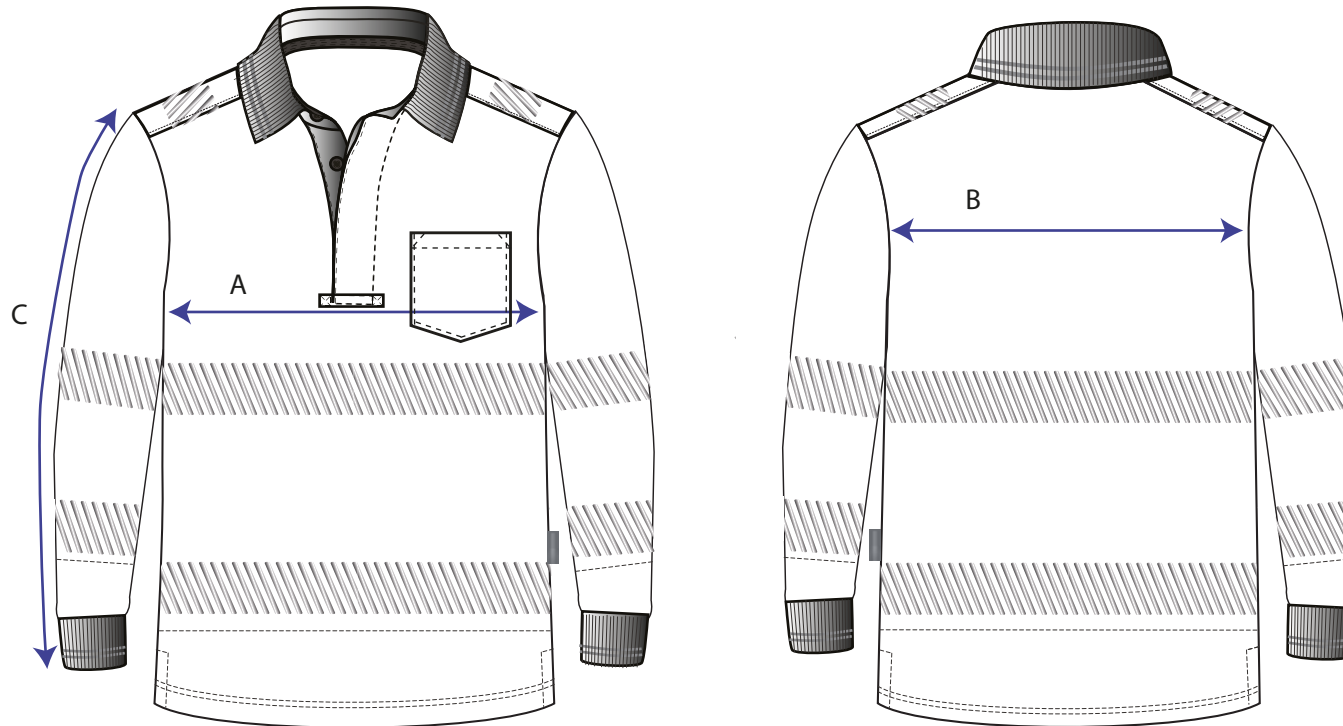

STYLE NO: T184

DESCRIPTION: PW3 Hi-Vis Polo Shirt L/S

FABRIC: 55% Cotton 45% Polyester

COLOUR: Yellow, Orange

Size Chart (CM)											
	Measurements	XS	S	M	L	XL	XXL	3XL	4XL	5XL	Tolerance (+)
A	Chest	98	106	114	122	130	138	146	154	162	1
B	Across Back, from 12cm below neck	46	48	50	52	55	57	59	61	63	0.5
C	Outside Sleeve Length, incl cuff	61	62	63	64	65	66	67	68	69	0.5