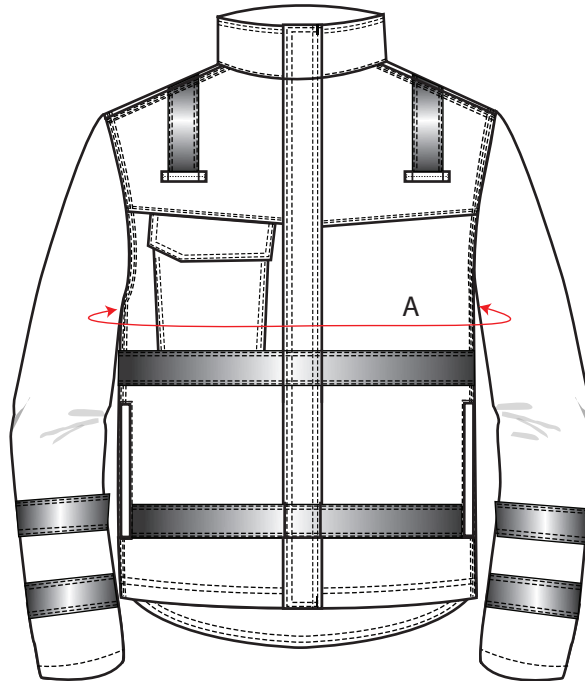

STYLE NO: MV35

DESCRIPTION: Modafume HVO Jacket

FABRIC: Hi Vis Orange: 61% Modacrylic 18% Viscose 15% Polyester
5% Aramid 1% Carbon Fibre 300gm
Navy: 60% Modacrylic 39% Cotton 1% Carbon Fibre 280gm

COLOUR: Hi Vis EN ISO 20471
RIS Orange/ Navy.

AREA		92-96 SMALL	100-104 MEDIUM	108-112 LARGE	116-124 X-LARGE	128-132 XXL	136-140 XXXL	144-148 XXXXL
CHEST	A	108	116	124	136	144	152	160
SLEEVE	B	84	85	86	87.5	88.5	89.5	90.5
CB LENGTH	C	82	83	84	85	86	87	88