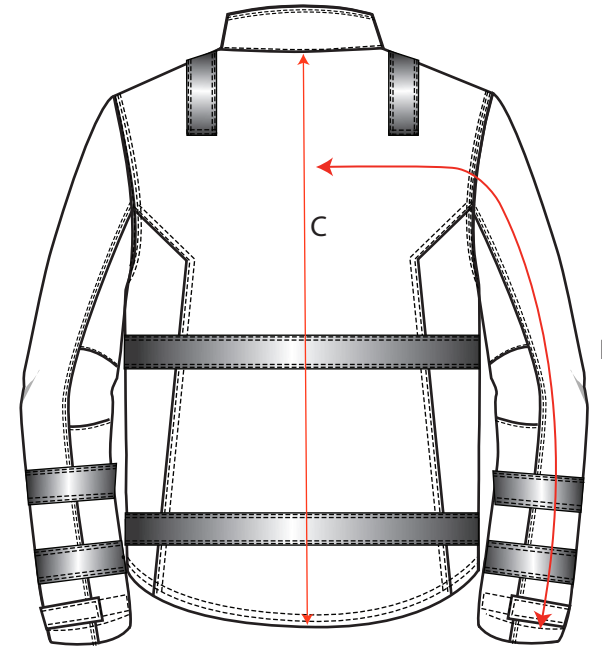

STYLE NO: MV35

DESCRIPTION: Modafume HVO Jacket

FABRIC: Hi Vis Orange: 61% Modacrylic 18% Viscose 15% Polyester
5% Aramid 1% Carbon Fibre 300gm
Navy: 60% Modacrylic 39% Cotton 1% Carbon Fibre 280gm

COLOUR: Hi Vis EN ISO 20471
RIS Orange/ Navy.

AREA		92-96 SMALL	100-104 MEDIUM	108-112 LARGE	116-124 X-LARGE	128-132 XXL	136-140 XXXL	144-148 XXXXL
CHEST	A	108	116	124	136	144	152	160
SLEEVE	B	84	85	86	87.5	88.5	89.5	90.5
CB LENGTH	C	82	83	84	85	86	87	88