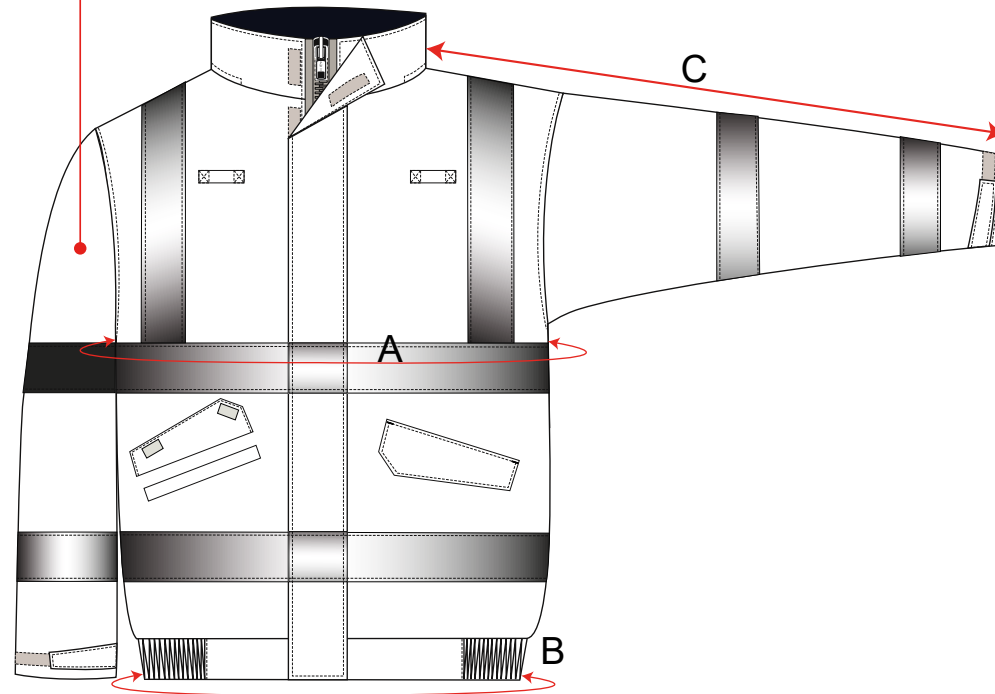

STYLE NO: S783

DESCRIPTION: Bizflame Rain Bomber Jacket

FABRIC: 98% Polyester, 2% Carbon fibre

COLOUR: Navy

Grid Fabric

		XS	S	M	L	XL	XXL	3XL	4XL	5XL	6XL
Jacket Chest	A	110	118	126	134	142	150	158	166	178	190
Collar to Cuff	B	81	82	83	84	85	86	87	88	89	90
Nape to Hem	C	68	68	70	70	72	72	72	74	75	75