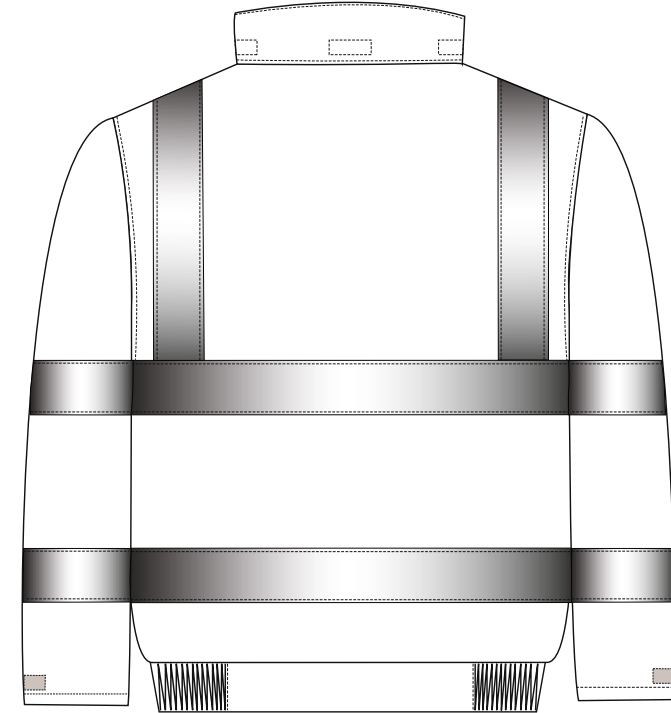

STYLE NO: S783

DESCRIPTION: Bizflame Rain Bomber Jacket

FABRIC: 98% Polyester, 2% Carbon fibre

COLOUR: Navy

Grid Fabric

		XS	S	M	L	XL	XXL	3XL	4XL	5XL	6XL
Jacket Chest	A	110	118	126	134	142	150	158	166	178	190
Collar to Cuff	B	81	82	83	84	85	86	87	88	89	90
Nape to Hem	C	68	68	70	70	72	72	72	74	75	75